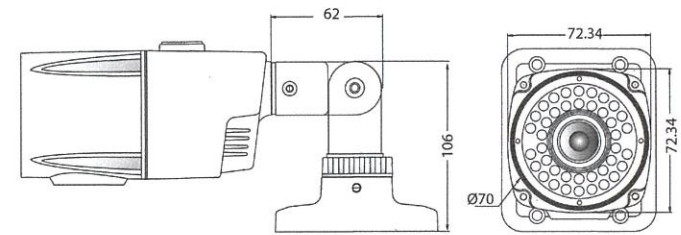

주의사항

제품을 올바르게 사용하여 위험이나 재산상의 피해를 미리 막기 위한 내용입니다. 반드시 지켜 주시기 바랍니다.

경고 지키지 않았을 경우 사용자 사망하거나 중상을 입을 수 있습니다.	주의 지키지 않았을 경우 사용자 부상을 당하거나 재산상의 손해를 입을 수 있습니다.

전원관련

경고		
전원 연결시 외부 연결 단자를 확인 하시고 연결하십시오. 전원을 잘못 연결하면 화재, 감전, 고장의 원인이 됩니다.	연기가 나거나 이상한 냄새가 날 때는 사용을 중단하십시오. 이때는 곧바로 전원을 분리 후 서비스센터에 연락하십시오. 그대로 계속 사용하면 화재, 감전의 원인이 됩니다.	전동, 번개가 칠 때는 전원 플러그를 빼주십시오. 화재 및 고장의 원인이 될 수 있습니다.

주의		
전원 연결 단자에 전선선을 확실하게 고정 후 사용하십시오. 접속이 불완전한 경우는 화재의 원인이 됩니다.	젖은 손으로 전원 플러그를 잡지 마십시오. 감전의 원인이 됩니다.	

설치관련

경고		
어댑터는 반드시 제품 구입시 당사에서 제공하는 어댑터를 사용하십시오. 전원을 잘못 연결하면 화재, 감전, 고장의 원인이 됩니다.		

구성품

기능

기능 조작 OSD는 제품 뒷면에 있습니다. 아래 그림을 참조 하세요.

설치

카메라에는 아래와 같은 정선박스 마운트가 제공 됩니다. 설치 마운트를 설치하실 곳에 고정 후 브라켓을 고정 하시기 바랍니다.

세부사항