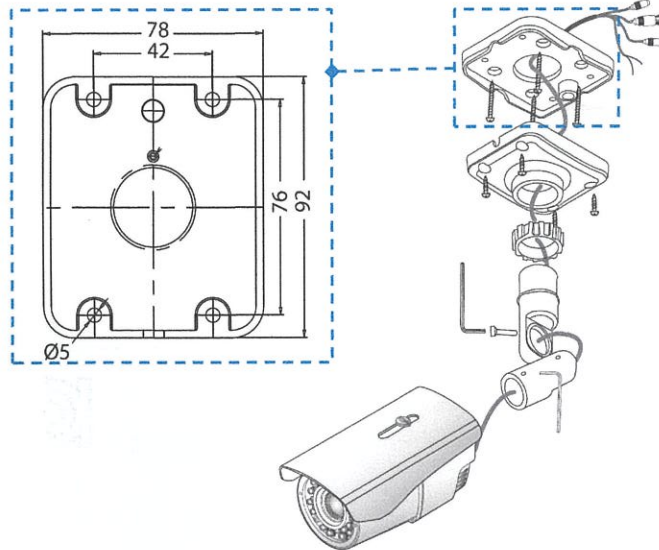

구성품

기능

기능 조작 OSD는 제품 뒷면에 있습니다. 아래 그림을 참조 하세요.

설치

카메라에는 아래와 같은 정선박스 마운트가 제공 됩니다. 설치 마운트를 설치하실 곳에 고정 후 브라켓을 고정 하시기 바랍니다.

세부사항

Image Device*	1/2.9" 2.1 Mega Pixel SONY CMOS
Scanning system	Progressive Scan
Resolution	AHD(TVI) : 1080P 30FPS, CVBS : 1280H
Total Pixels	2001 (H) × 1121 (V) approx. 2.24 M pixels
Effective Pixels	1985 (H) × 1105 (V) approx. 2.19 M pixels
Shutter Speed	Auto / Manual (1/30(1/25) ~ 1/50000) / Flicker
Min. illumination	1.0Lux(Color) , 0.5Lux(BW) , 0.02Lux(Sens-up x30)
S/N Ratio	More than 50dB
SENS Up	Auto / Off(x2 ~ x30)
Day & Night	Auto / COLOR / B&W / EXT
AGC	1 ~ 15 Step
Sens-up	AUTO / OFF (x2 ~ x30)
D-WDR	ON / OFF / AUTO
DEFOG	OFF / AUTO
Backlight Compensation	BLC / HSBLC / OFF
White Balance	ATW / AWC-SET / INDOOR / OUTDOOR / MANUAL / AWB
Day & Night	AUTO / COLOR / BW / EXT
DNR	2DNR / 3DNR
D - EFFECT	FREEZE / MIRROR / NEG.IMAGE
Motion Detection	On / Off (4 Zone Selectable)
Privacy Masking	On / Off (4 Zone Selectable)
Language	English/ Chinese/ Germany/ French/ Italian/ Spanish/Polish/ Russian/ Portuguese/ Netherlands/ Turkish
Defect	LIVE DPC / WHITE DPC / BLACK DPC
Protocol	Pelco - D / P / Coaxitron Pelco - C Communication
Communication(Optional)	RS - 485[Baud Rate : 2400,4800,9600,19200,38400]
Adjust	SHARPNESS / MONITOR / LSC / NTSC/PAL
Supplied Voltage	DC12 ±10%
Power Consumption	IRLED OFF : 150mA(Max), IRLED ON : 500mA(Max)